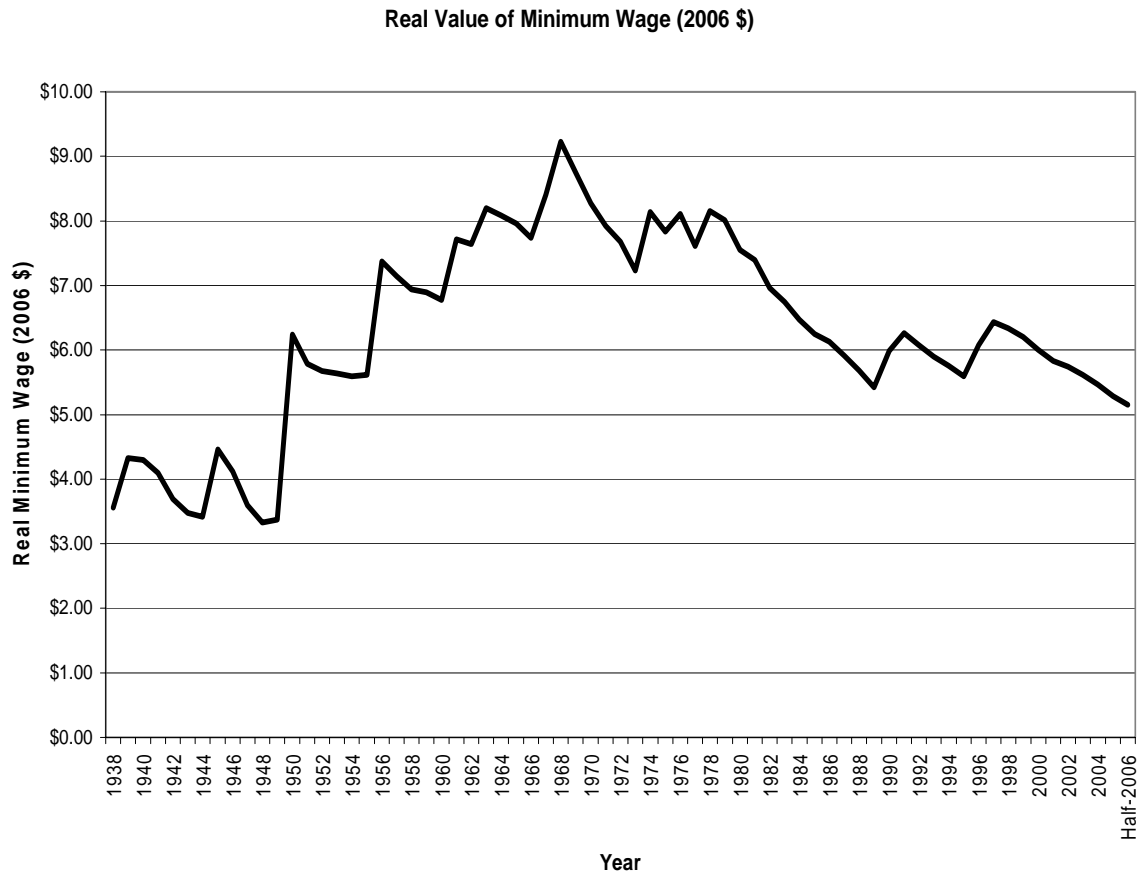

Real Value of the Minimum Wage 1938 – 2006

Chart prepared by Laryssa Mykyta. Inflation adjusted using CPI-U through mid-2006.

Let Justice Roll Living Wage Campaign

www.letjusticeroll.org